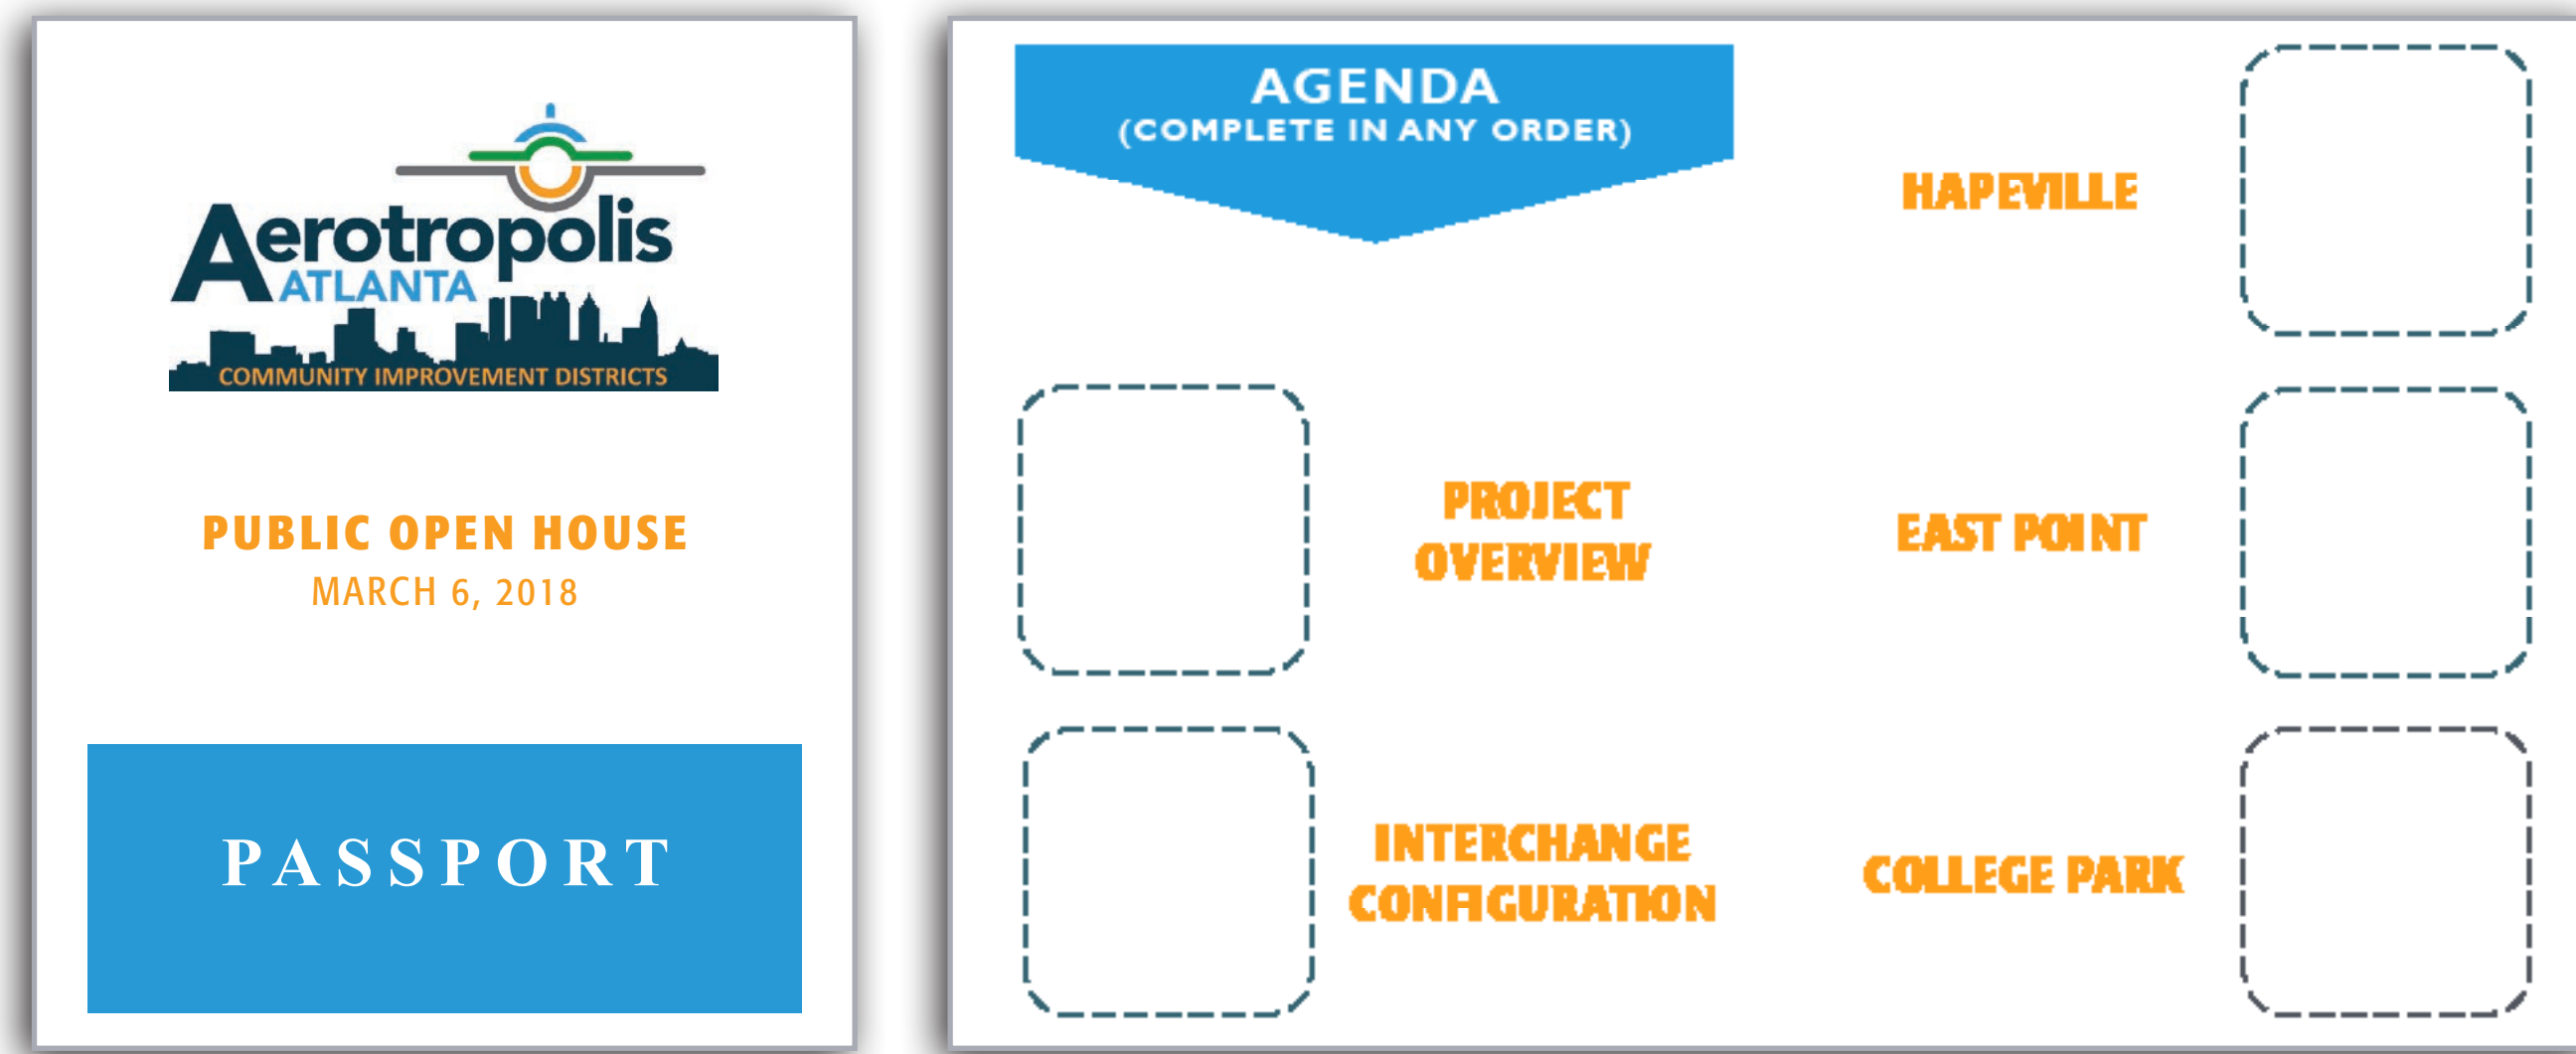

VIRGINIA AVENUE CORRIDOR STUDY  
**PUBLIC OPEN HOUSE**

**1 GRAB YOUR PASSPORT**

**3 VISIT EACH CITY**

DECIDE BETWEEN POTENTIAL STREET SECTIONS  
VOTE ON DEVELOPMENT STYLE AND PLACE ON A MAP  
SEE WHAT IS SUSCEPTIBLE TO CHANGE

**COLLEGE PARK  
EAST POINT  
HAPEVILLE**

**2 VISIT ORIENTATION MAP**

LEARN ABOUT THE CORRIDOR AND STUDY

**3 VISIT THE INTERCHANGE**

LIGHT SIGNAGE IMPROVEMENTS  
INFRASTRUCTURE CHANGE AND IMPROVEMENT

**5 TURN IN YOUR PASSPORT**